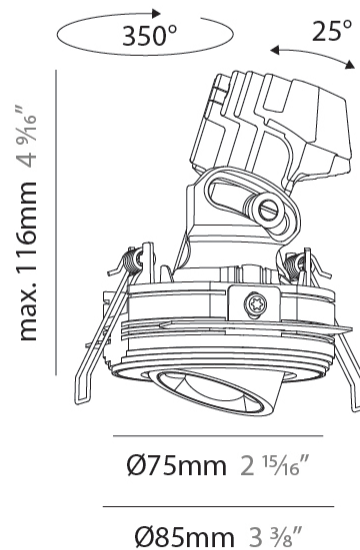

GENERAL

Series: Oiko Pro Round
 Subseries: Oiko Pro Round Adjustable
 Brand: Prolicht
 Division: Architectural
 Mounting Type: Trimless
 Mounting Location: Ceiling
 Subcategory: Downlight

PHYSICAL

Shape: Round
 Diameter (mm): 75
 Diameter (in): 2 ¹⁵/₁₆
 Height (mm): 116
 Height (in): 4 ⁹/₁₆
 Ceiling Thickness (mm): 10 / 12.5 / 15 / 25
 Ceiling Thickness (in): 3/8 or 1/2 or 9/16 or 1
 Min. Recessing Depth (mm): 125
 Min. Recessing Depth (in): 4 ¹⁵/₁₆
 Light Distribution: Direct
 Diffuser: Lens Pack - Spread Lens / Linear Spread Lens / Honeycomb Louver
 Fixture Finish: SSR / BKV / CWI / CRY / HAB / UFT / ITA / RUA / FTG / MYG / LOD / PUS / FRO / FUP / KIA / POP / BLS / SPG / MEY / GOH / GUM / CHC / COM / ABZ / JAG / OBR / MOS / ROR
 Fixture Material: Aluminum Die Cast
 Cut-out Measurements: D. 86mm / 3 3/8"

OPTICAL

Reflector°: 36
 Adjustability: Rotational 350° / Tilt 25°

RATINGS AND CERTIFICATIONS

Certified By: Certified for North American Standards
 IP rating: IP20

OIKO PRO ROUND ADJUSTABLE TRIMLESS

A35884-