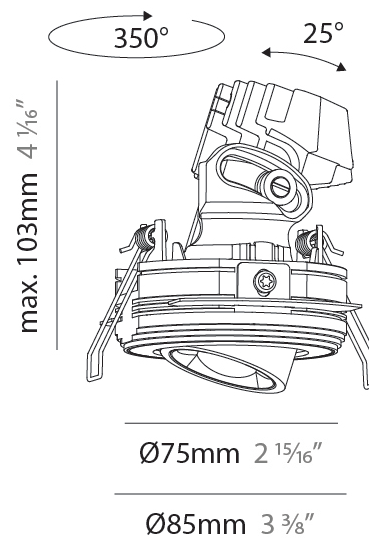

GENERAL

Series: Oiko Pro Round
 Subseries: Oiko Pro Round Adjustable
 Brand: Prolicht
 Division: Architectural
 Mounting Type: Trimless
 Mounting Location: Ceiling
 Subcategory: Downlight

PHYSICAL

Shape: Round
 Diameter (mm): 75
 Diameter (in): 2 ¹⁵/₁₆
 Height (mm): 103
 Height (in): 4 ¹/₁₆
 Ceiling Thickness (mm): 10 / 12.5 / 15 / 25
 Ceiling Thickness (in): 3/8 or 1/2 or 9/16 or 1
 Min. Recessing Depth (mm): 115
 Min. Recessing Depth (in): 4 ¹/₂
 Light Distribution: Direct
 Diffuser: Lens Pack - Spread Lens / Linear Spread Lens / Honeycomb Louver
 Fixture Finish: SSR / BKV / CWI / CRY / HAB / UFT / ITA / RUA / FTG / MYG / LOD / PUS / FRO / FUP / KIA / POP / BLS / SPG / MEY / GOH / GUM / CHC / COM / ABZ / JAG / OBR / MOS / ROR
 Fixture Material: Aluminum Die Cast
 Cut-out Measurements: D. 86mm / 3 3/8"

OPTICAL

Reflector°: 52
 Adjustability: Rotational 350° / Tilt 25°

RATINGS AND CERTIFICATIONS

Certified By: Certified for North American Standards
 IP rating: IP20

OIKO PRO ROUND ADJUSTABLE TRIMLESS

A35885-