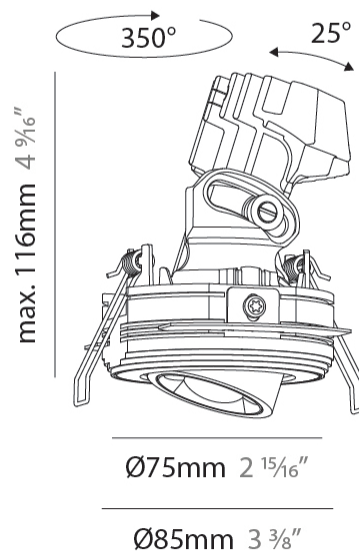

PHYSICAL

Shape: Round
Diameter (mm): 75
Diameter (in): 2 ¹⁵/₁₆
Height (mm): 116
Height (in): 4 ⁹/₁₆
Ceiling Thickness (mm): 10 / 12.5 / 15 / 25
Ceiling Thickness (in): 3/8 or 1/2 or 9/16 or 1
Min. Recessing Depth (mm): 125
Min. Recessing Depth (in): 4 ¹⁵/₁₆
Light Distribution: Direct
Diffuser: Lens Pack - Spread Lens / Linear Spread Lens / Honeycomb Louver
Fixture Finish: SSR / BKV / CWI / CRY / HAB / UFT / ITA / RUA / FTG / MYG / LOD / PUS / FRO / FUP / KIA / POP / BLS / SPG / MEY / GOH / GUM / CHC / COM / ABZ / JAG / OBR / MOS / ROR
Fixture Material: Aluminum Die Cast
Cut-out Measurements: D. 86mm / 3 3/8"

ELECTRICAL

Lamp Type: LED (Zhaga Standard)
Input Wattage (W): 14
Total Output Wattage (W): 12.7
Dimming: Dali Dimming
Driver Included: No
Driver Location: Recessed Housing
Driver Type: Constant Current - Universal (120Vac only for DALI driver)
Driver Class: Class 2
Input Voltage (V): 120 - 277
Constant Current (MA): 700

LED

Number of LEDs: 1
Color Temperature (°K): 2700-6500 Tunable White
Max. Delivered Lumen (lm): 1129
Nominal Lumen (lm): 1460
CRI: >90 CRI
Lamp Life (hrs): 50000
Special LEDs offerings: Tunable White

OPTICAL

Reflector°: 36
Adjustability: Rotational 350° / Tilt 25°

RATINGS AND CERTIFICATIONS

Certified By: Certified for North American Standards
IP rating: IP20